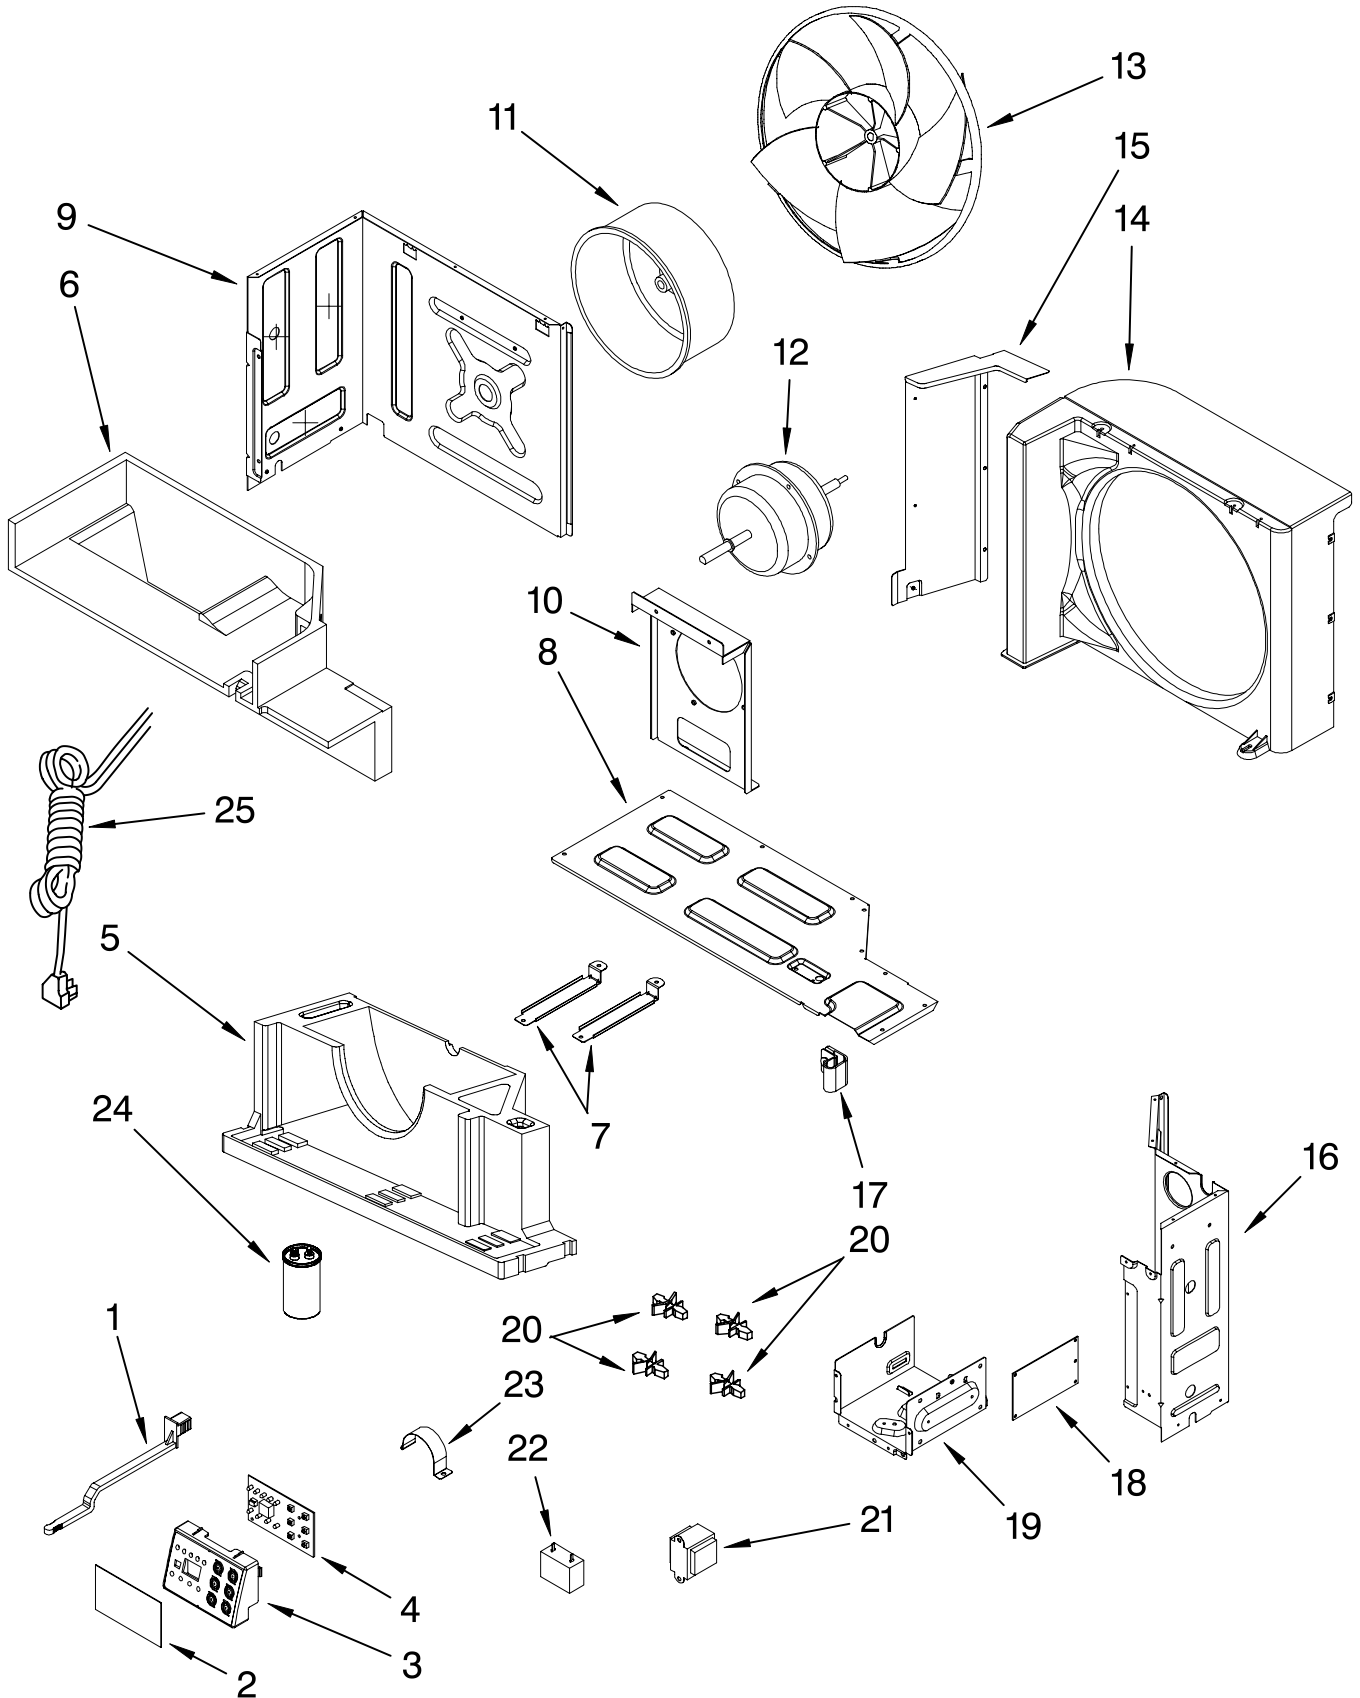

AIRFLOW AND CONTROL PARTS

For Model: ACU109PR0

FOR ORDERING INFORMATION REFER TO PARTS PRICE LIST

AIR FLOW AND CONTROL PARTS

For Model: ACU109PRO

Illus. No.	Part No.	DESCRIPTION
1	8199848	Door, Fresh Air
2	8199830	Overlay
3	8199831	Base, Control Panel
4	8199833	PCB, Control
5	8199857	Housing, Air- Bottom
6	8199881	Housing, Top
7	8199854	Support, Unit
8	8199834	Cover, Air Housing
9	8199853	Dividing Wall, Left Side
10	8199860	Bracket, Fan Motor
11	8199816	Wheel, Blower
12	8199845	Motor, Fan
13	8199811	Blade, Fan
14	8199826	Shroud, Condenser
15	8199828	Side Panel, Condenser
16	8199866	Dividing Wall, Right Side
17	8199884	Clip, Wire
18	8199865	PCB, Power Board
19	8199838	Box, Control
20	8199862	Support, PCB
21	8199873	Transformer
22	8199859	Capacitor, Motor
23	8199815	Bracket, Capacitor
24	8199824	Capacitor, Compressor
25	8199929	Cord, Power

FOR ORDERING INFORMATION REFER TO PARTS PRICE LIST